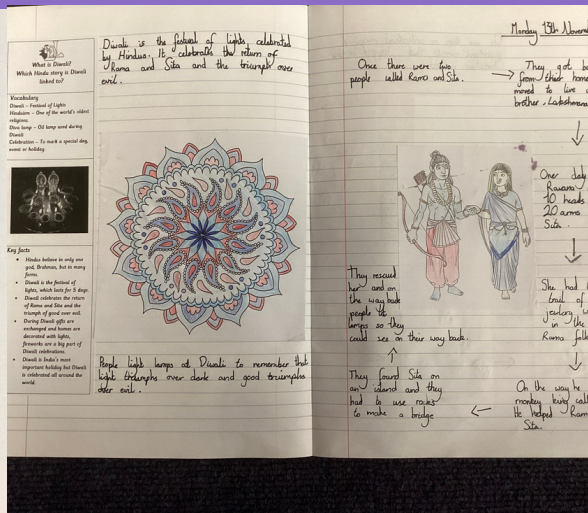

Have a super weekend...

Ditton Lodge

This week our class spotlight is on Year Four

Year 4 are enjoying using their iPads in Art to find an image of a flower or plant, focusing on a section and painting water colour sketches in their sketch books. They will then produce a larger scale painting of their favourite image.

Ditton Lodge

This week our subject spotlight is on RE

What an amazingly colourful term of RE we have had, all Year groups learnt about the Hindu Festival of Light – Diwali and it was lovely to see the children across the school share their personal experience of this colourful celebration. In Year 1, the children have been learning about what is special to Christians. The children in Year 2 have been finding out what it means to belong to a faith and how people of faith show this. In Year 3, the children have been learning about the different beliefs about how the world was created, Churches and places of worship has been a focus for the children in Year 4. Meanwhile Year 5 have been learning about inspirational figures from history and why Christians believe Jesus is inspirational. Pupils in Year 6 have been using the bible to discover who People say Jesus was and the metaphors used to describe him.